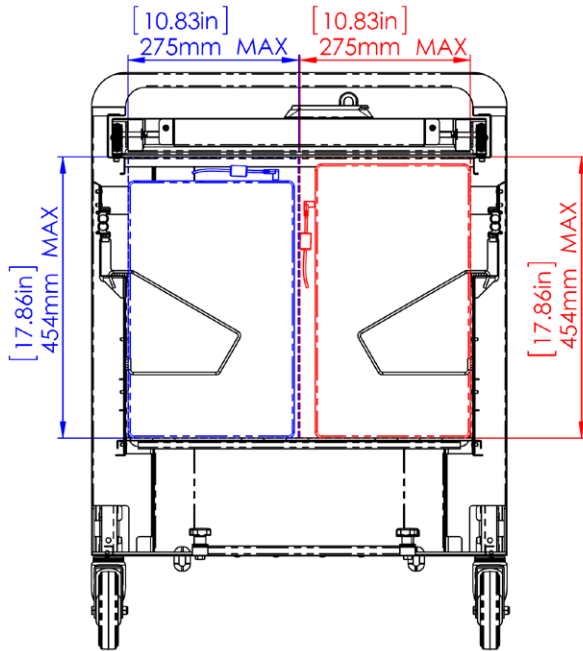

Follow the steps below to check your device's compatibility.

1

Check where the power inlet is located on your device. Is it on the side or on the rear of your device?

2

Check your device dimensions. Use the **blue** measurements if the power inlet is on the side. Use the **red** measurements if the power inlet is on the rear.

3

If your device is smaller than the measurements shown below, your device is compatible.

CART COMPATIBILITY	MFR. CODE AND DESCRIPTION	TOTAL DEVICES PER CART	MAX DIMENSIONS WITH POWER CABLE (mm):	MAX DIMENSIONS WITH POWER CABLE (inches):
10141	10108: Device rack 20 slot pair	40	454 x 275 x 32.5	17.86 x 10.83 x 1.28
10141	10109: Device rack 18 slot pair	36	454 x 275 x 35.5	17.86 x 10.83 x 1.397