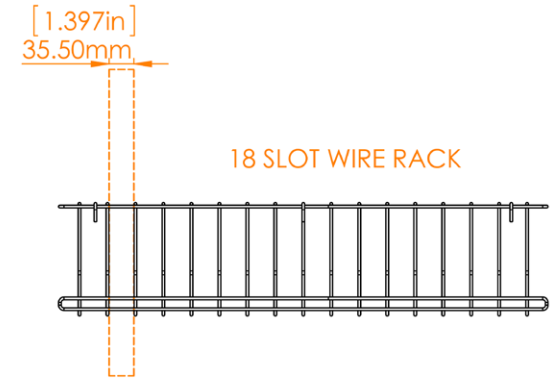

Follow the steps below to check your device's compatibility.

1

Check where the power inlet is located on your device. Is it on the side or on the rear of your device?

2

Check your device dimensions. Use the **blue** measurements if the power inlet is on the side. Use the **red** measurements if the power inlet is on the rear.

3

If your device is smaller than the measurements shown below, your device is compatible.

CART COMPATIBILITY	MFR. CODE AND DESCRIPTION	TOTAL DEVICES PER CART	MAX DIMENSIONS WITH POWER CABLE (mm):	MAX DIMENSIONS WITH POWER CABLE (inches):
10141	10108: Device rack 20 slot pair	40	454 x 275 x 32.5	17.86 x 10.83 x 1.28
10141	10109: Device rack 18 slot pair	36	454 x 275 x 35.5	17.86 x 10.83 x 1.397