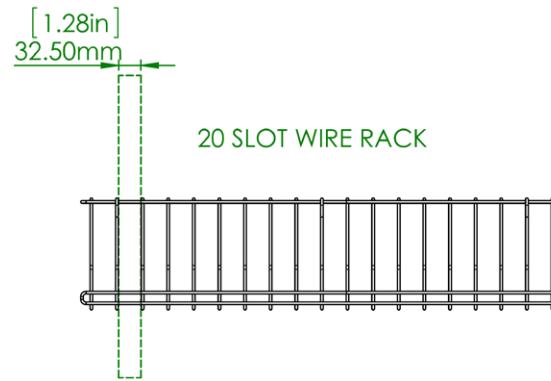

Follow the steps below to check your device's compatibility.

1

Check where the power inlet is located on your device. Is it on the side or on the rear of your device?

2

Check your device dimensions. Use the **blue** measurements if the power inlet is on the side. Use the **red** measurements if the power inlet is on the rear.

3

If your device is smaller than the measurements shown below, your device is compatible.

CART COMPATIBILITY	MFR. CODE AND DESCRIPTION	TOTAL DEVICES PER CART	MAX DIMENSIONS WITH POWER CABLE (mm):	MAX DIMENSIONS WITH POWER CABLE (inches):
10141	10108: Device rack 20 slot pair	40	454 x 275 x 32.5	17.86 x 10.83 x 1.28
10141	10109: Device rack 18 slot pair	36	454 x 275 x 35.5	17.86 x 10.83 x 1.397